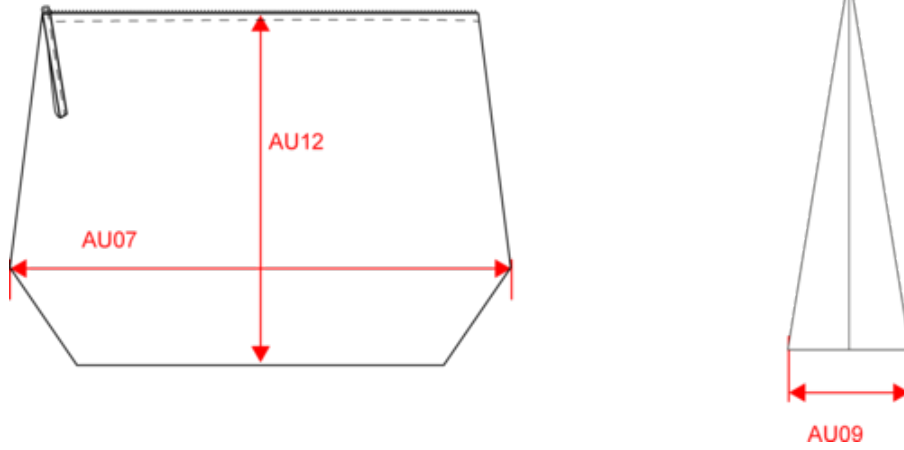

K-loop pouch with zip

Dimensions (cm)

Measurements in cm	M	L
AU07 - Total width	27.00	38.00
AU09 - Depth of bottom part	7.00	10.00
AU12 - Total height	15.00	21.00

KI5706

K-loop pouch with zip

Colours information